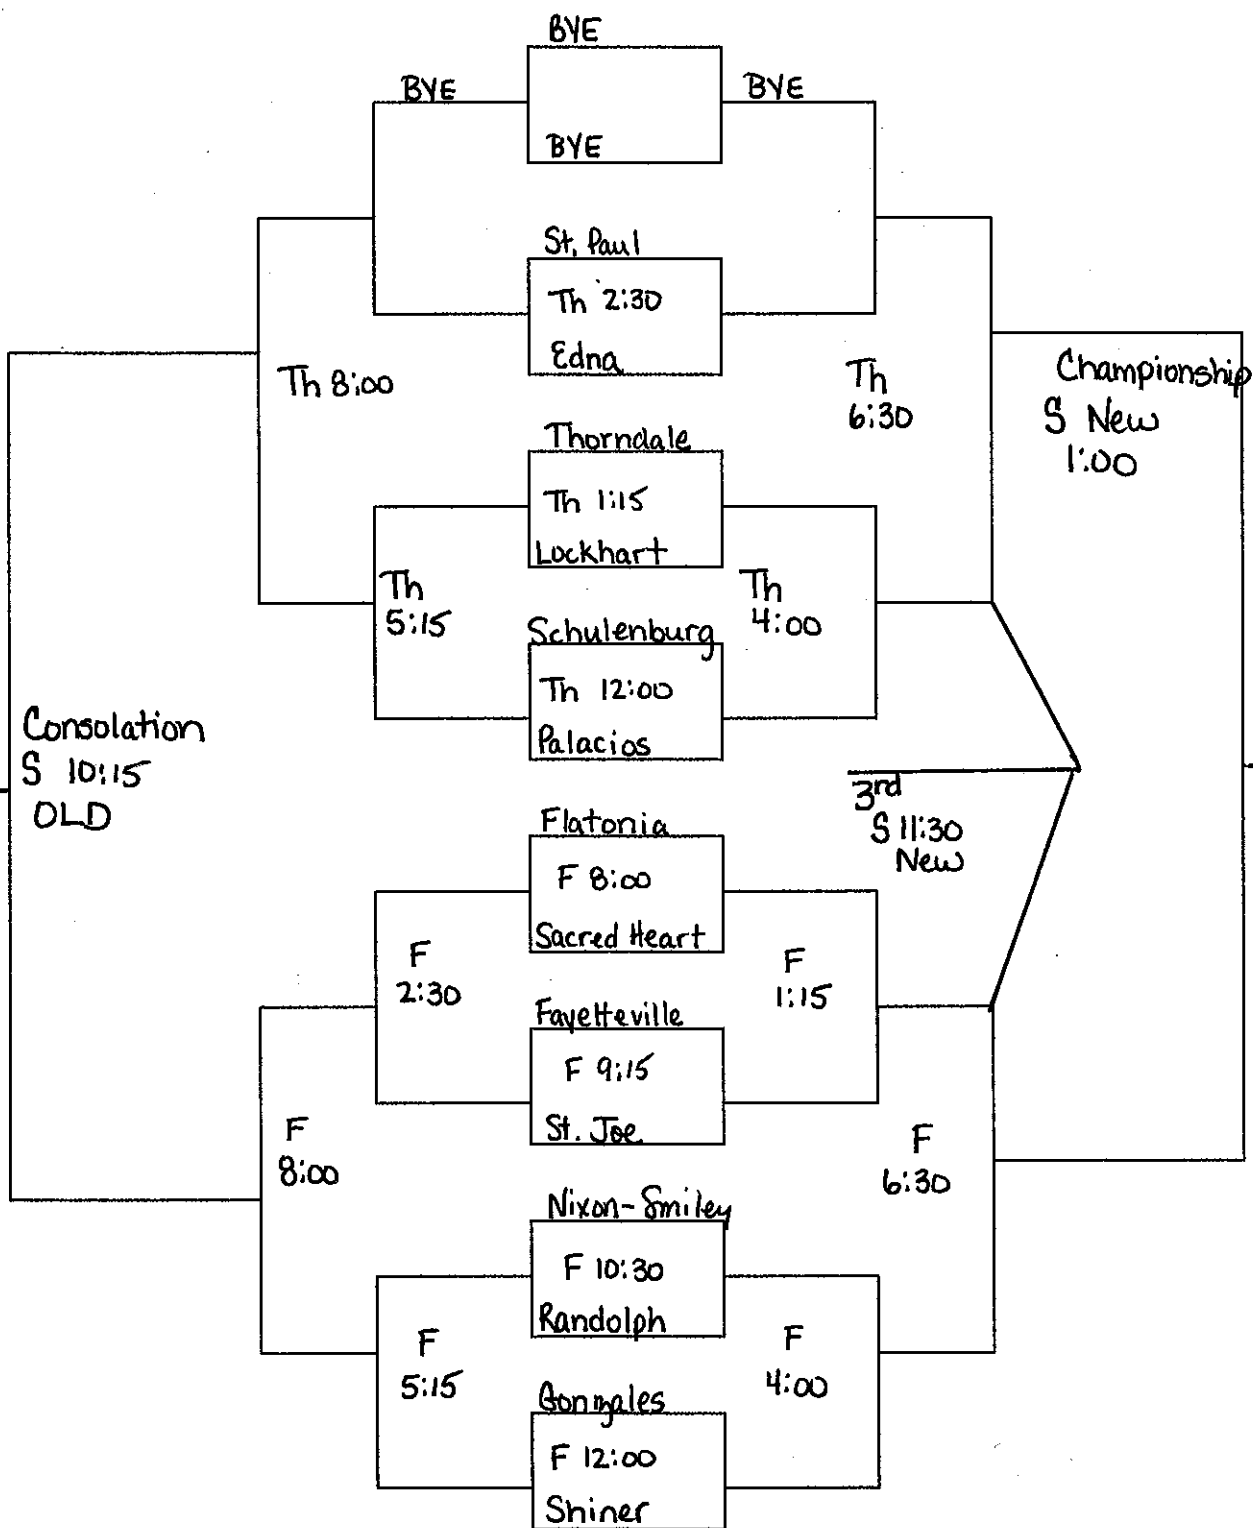

# Shiner Lady Comanche Volleyball Tournament

Revised III

Games will run early!!

BYE

Loser Th 4:00

Loser F 1:15

S 9:00 New

Loser F 4:00

5<sup>th</sup> place

S 10:15

New

BYE

Loser Th 5:15

Loser F 2:30

S 9:00 OLD

Loser F 5:15